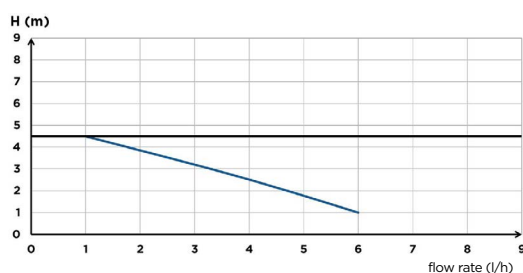

## CONNECTIONS

← Discharge diameter (int.) : 10 mm

→ Inlet diameter DN : 28/30 mm

## TECHNICAL FEATURES

Max. power of the boiler	10 kW
Number of inlets	2
Inlet diameter DN	28/30 mm
Discharge diameter (int.)	10 mm
Tank volume	1 L
Max. incoming temperature	35°C
Voltage / Frequency	220-240 V / 50-60 Hz
Max. power consumption	60 W
Maximum current	0.52 A
IP Rating	IP24
Electrical class	I
Noise level	< 45 dB(A)
<b>Identification and logistics</b>	
EAN code	3308815090108
Product code	1136

## CURVE

— recommended max height: 4.5 m

## DIMENSIONS