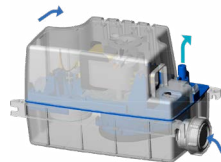

## PRODUCT BENEFITS

- Space saving solution
- 180 degree reversible plate
- Suspended installation possible
- Can be used with air conditioning units or refrigerated display cases

## CONNECTIONS

← Discharge diameter (int.) : 10 mm

→ Inlet diameter DN : 28/30 mm

## TECHNICAL FEATURES

Max. power of the boiler	10 kW
Number of inlets	2
Inlet diameter DN	28/30 mm
Discharge diameter (int.)	10 mm
Tank volume	1 L
Max. incoming temperature	35°C
Voltage / Frequency	220-240 V / 50-60 Hz
Max. power consumption	60 W
Maximum current	0.52 A
IP Rating	IP24
Electrical class	I
Noise level	< 45 dB(A)
<b>Identification and logistics</b>	
EAN code	3308815090108
Product code	1136